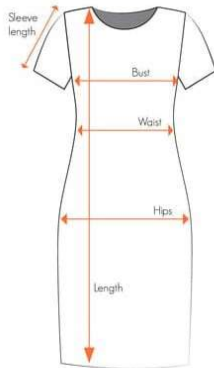

Style Code	Size	Bust	Waist	Shoulder	Sleeve Length	Length	Hip
YA8662	S	36	33	14	17	48	46
YA8662	M	38	35	14.5	17	48	48
YA8662	L	40	38	15	17	48	50
YA8662	XL	42.5	39.5	15.5	17	48	52
YA8662	XXL	45	42	16	17	48	54

- All Measurement are in inches
- Measurements shown in size guide refer to garment size not body size.